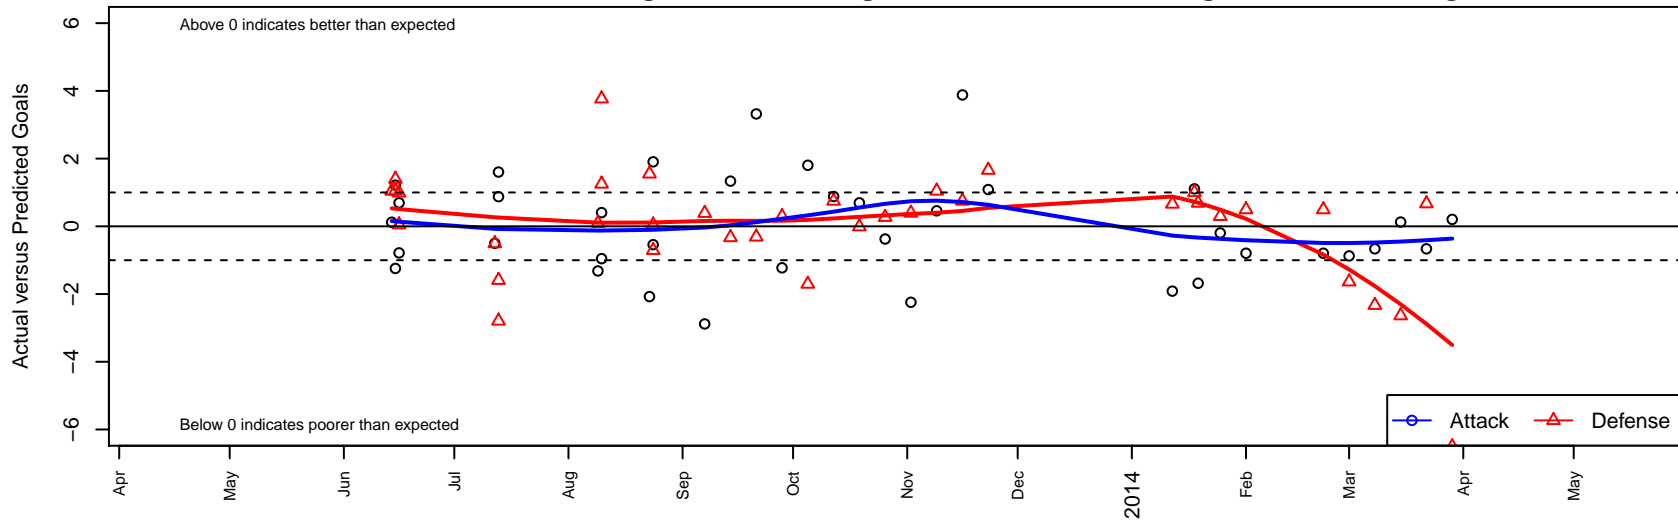

Seattle United Shoreline Blue B99

Seattle United Regional
 Seattle, WA
 B99 total strength=962
 attack=2.47 defense=1.24
 fall league = NPSL B14D2, NPSL Spr B14D1
 alt names used:
 SU Shoreline B99 Blue
 Seattle United Shoreline Blue B99
 Seattle United Shoreline B99 Blue
 SU/Shoreline Blue
 SU/Shoreline B99 Blue
 Seattle United SL Blue [B99]
 Seattle United SL Blue
 2013 Seattle United Shoreline B99 Blue

Venues played:
 Shoreline Classic BU14
 Seattle Cup BU14
 River Jam Samba U14
 Xtreme Cup BU14
 NPSL B14D2
 Founders Cup B99
 NPSL Spr B14D1

Seattle United Shoreline Blue B99
 Dots are actual minus expected GF (blue circles) and GA (red triangles).
 Blue line is smoothed change in attack strength. Red is smoothed change in defense strength.